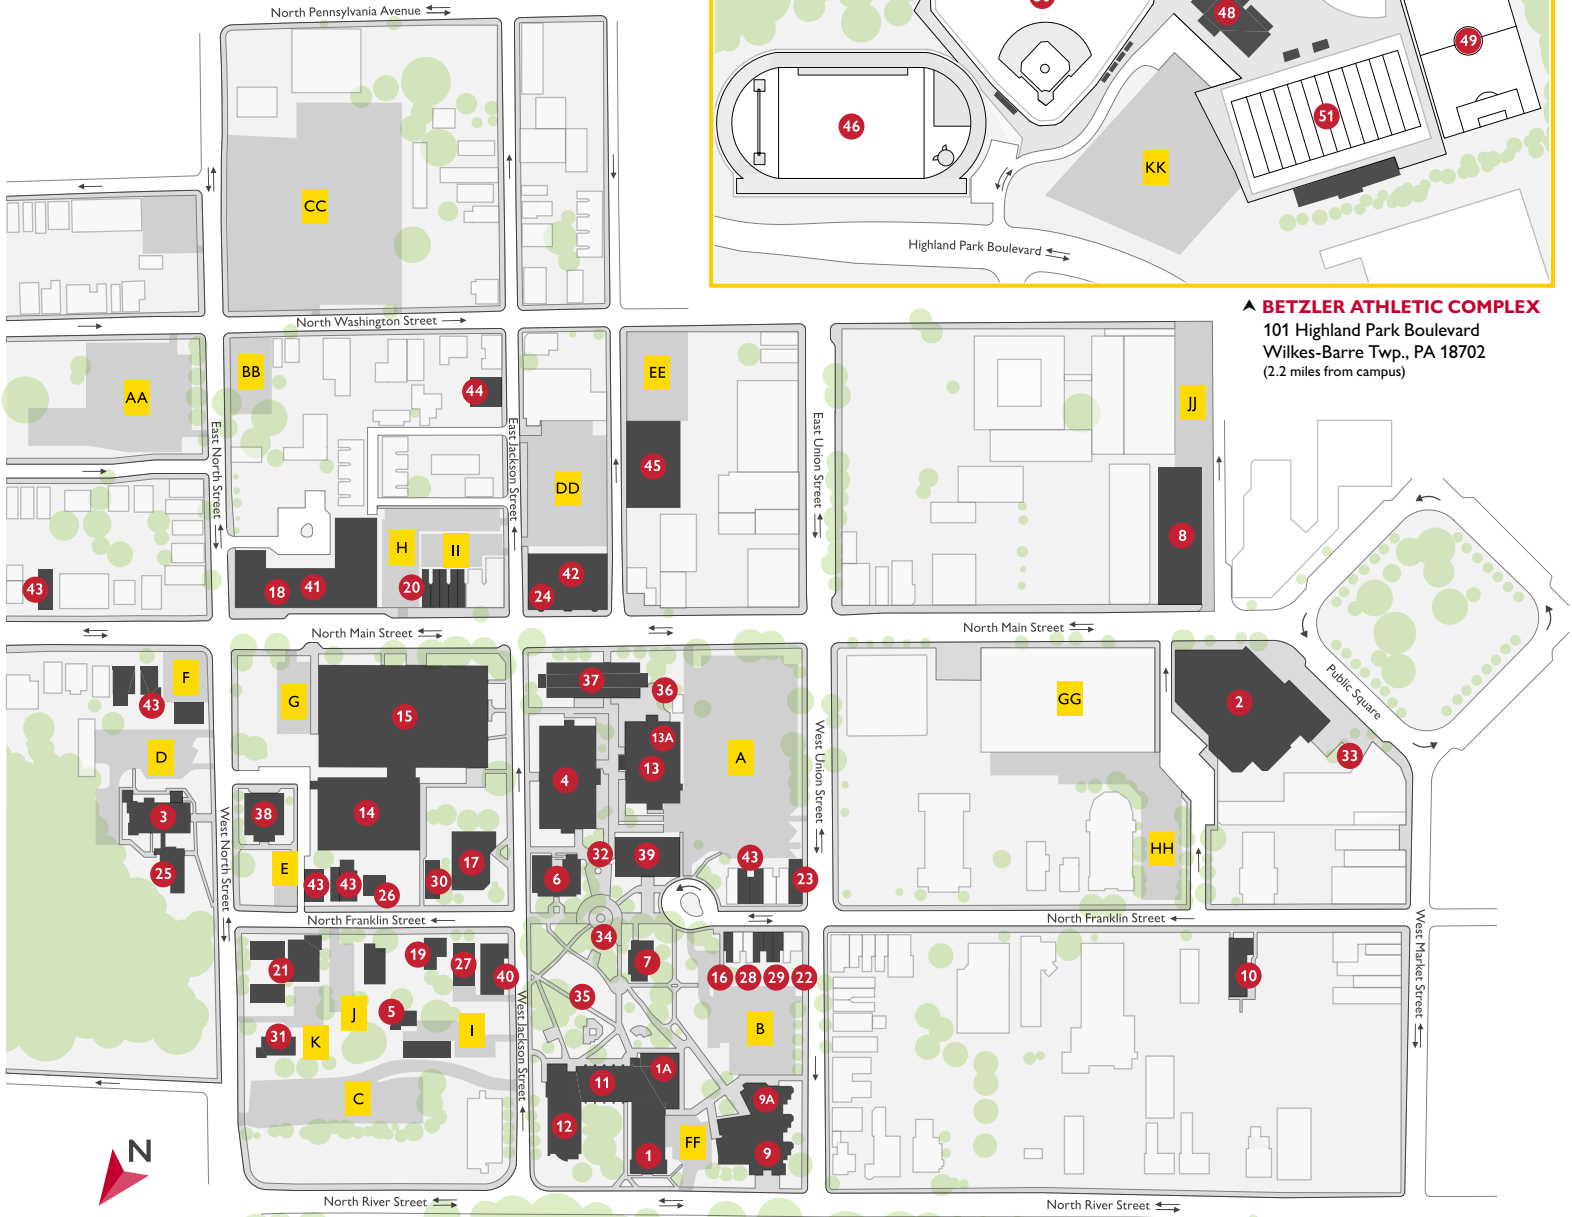

GENERAL BUILDINGS

1. Administration Building
- 1A. Maffei Theatre (1FL)
2. Alley Center for Health Sciences
3. Chapel of Christ the King
4. Corgan Library
5. Environmental Building
6. Hafey-Marian Hall
7. Hessel Hall – Office of Admission
8. Kowalski Center for Advanced Healthcare
9. McGowan School of Business
- 9A. Burke Auditorium (1FL)
10. Mulligan Center for Engineering
11. Mulligan Physical Sciences Center
12. Parente Life Sciences Center
13. Sheehy-Farmer Campus Center
- 13A. Widmann Gallery (1FL)
14. Scandlon Auxiliary Gym
15. Scandlon Physical Education Center

OFFICES AND CENTERS

16. Athletic Recruitment Center
17. Campus Ministry Center
18. Early Learning Center (1FL)
19. Kilburn House
20. Monarch Outfitters & Books
21. Moreau Court
22. Office of Alumni Engagement

23. Office of KC Pathways
24. Office of Campus Safety and Security
25. Office of Graduate/International Admission
26. Office of Human Resources
27. Office of Student Affairs (John Lane House)
28. Office of Study Abroad
29. ROTC Office
30. Shoval Center for Community Engagement
31. Student Health Center (André Hall)

OUTDOOR SPACES

32. Holy Cross Court
33. Miner's Memorial
34. Monarch Court
35. O'Connor Park
36. Regina Court

RESIDENCES

2. Alley Center
37. Esseff Hall
38. Flood Hall
39. Holy Cross Hall

40. Luksic Hall
41. O'Hara Hall
42. Ryan Hall
43. Employee Housing

DINING

2. Chick-fil-A (GFL)
13. Connerton's (GFL)
13. King's Court (2FL)
1. Susquehanna Place (GFL)

FACILITIES

44. Grounds Garage
45. Warehouse

BETZLER ATHLETIC COMPLEX

46. Betzler Outdoor Track
47. Betzler Softball Field
48. John J. Dorish Field House
49. Leffler Soccer-Lacrosse Field
50. Lipo Baseball Field
51. McCarthy Stadium

PARKING

- A. Holy Cross Lot (Guest/Employee)
- B. McGowan Lot (Guest/Employee)
- C. Upper Courthouse Lot (Employee)
- D. Church Lot (Guest)
- E. North Franklin St. Lot (Employee)
- F. Flood Lot (Resident)
- G. Scandlon Gym Lot (Employee)
- H. O'Hara Hall Lot (Employee)
- I. West Jackson St. Lot (Employee)
- J. C.S.C. Front Lot (Employee)
- K. C.S.C. Back Lot (Employee)
- AA. North Street Lot (Commuter)
- BB. Miners' Lot (Commuter)
- CC. North Washington St. Lot (Resident/Commuter)
- DD. Ryan Hall Lot (Resident)
- EE. Warehouse Lot (Employee)
- FF. Administration Building Lot (Executive/Guest)
- GG. Alley Center Parkade (Resident/Commuter)
- HH. Alley Center Rear Lot (Employee)
- II. Bookstore Lot (Employee)
- JJ. Kowalski Center Lot
- KK. McCarthy Stadium Lot