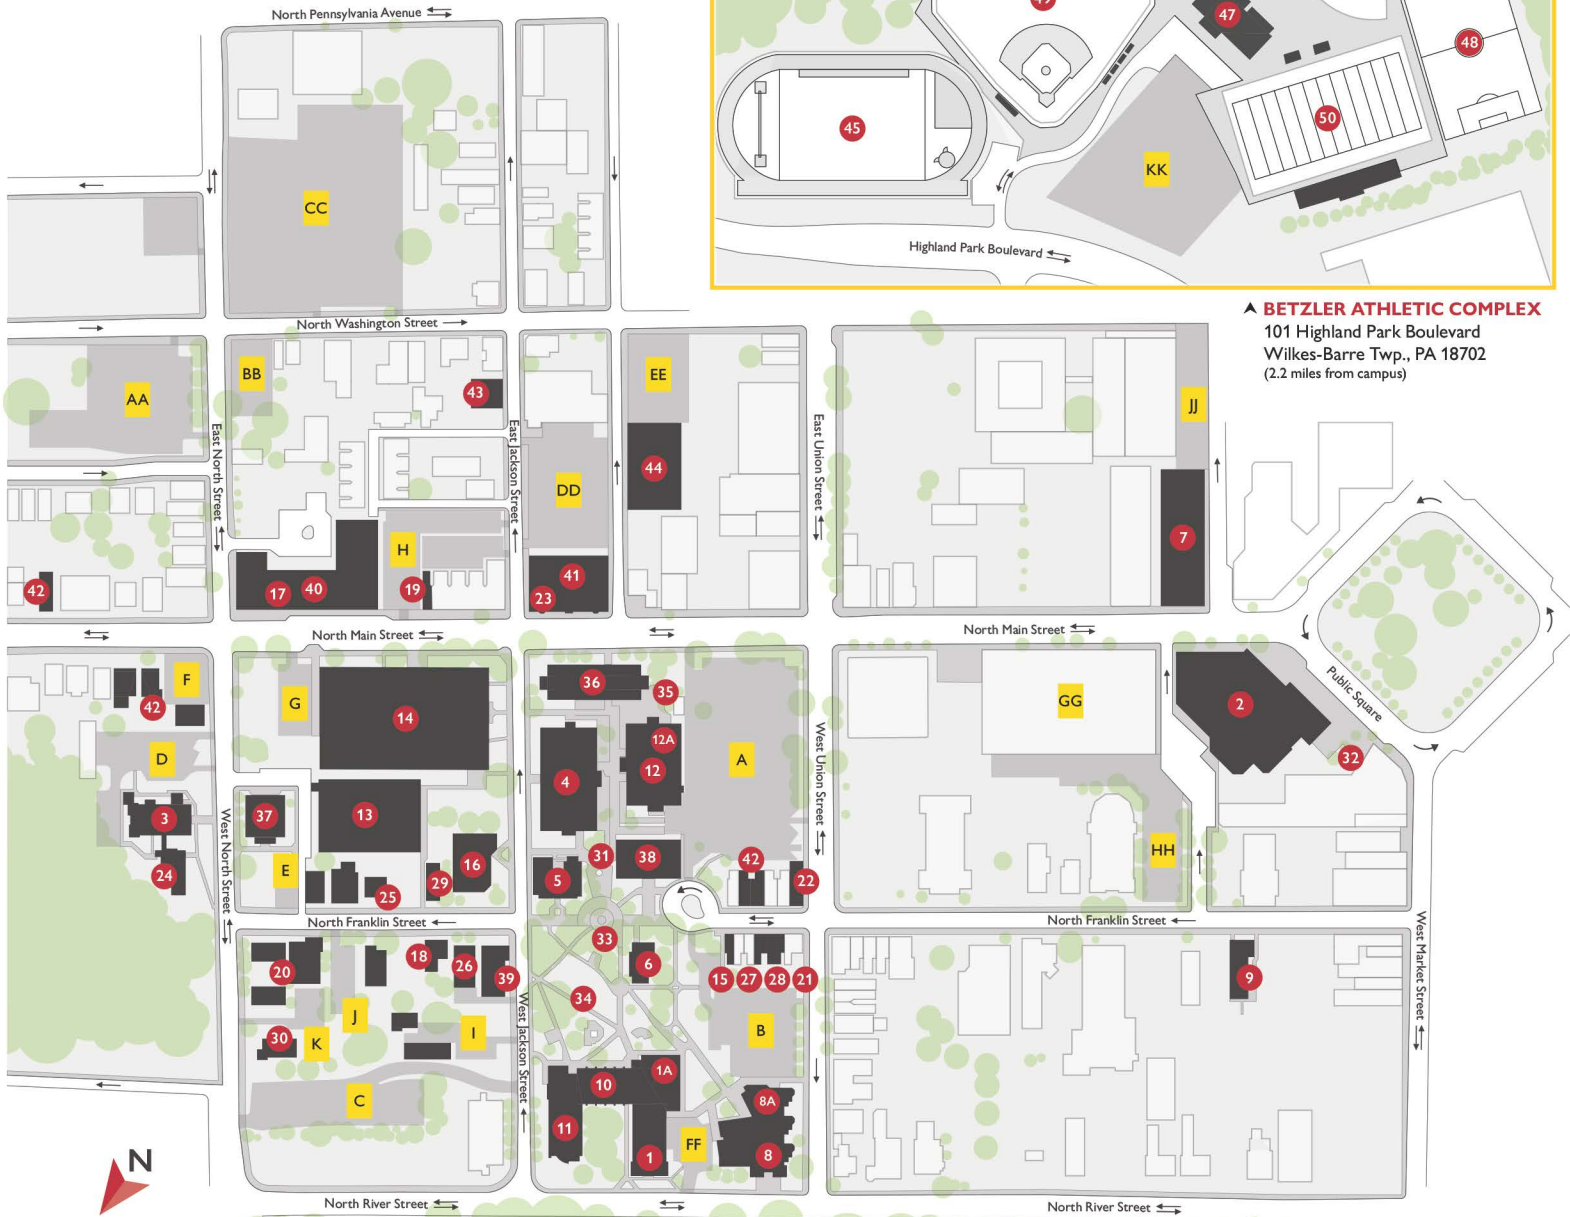

GENERAL BUILDINGS

1. Administration Building
- 1A. Maffei Theatre (1FL)
2. Alley Center for Health Sciences
3. Chapel of Christ the King
4. Corgan Library
5. Hafey-Marian Hall
6. Hessel Hall – Office of Admission
7. Health Sciences Building
8. McGowan School of Business
- 8A. Burke Auditorium (1FL)
9. Mulligan Center for Engineering
10. Mulligan Physical Sciences Center
11. Parente Life Sciences Center
12. Sheehy-Farmer Campus Center
- 12A. Widmann Gallery (1FL)
13. Scandlon Auxiliary Gym
14. Scandlon Physical Education Center

OFFICES AND CENTERS

15. Athletic Recruitment Center
16. Campus Ministry Center
17. Early Learning Center
18. Kilburn House
19. Monarch Outfitters & Books
20. Moreau Court
21. Office of Alumni Engagement

OUTDOOR SPACES

RESIDENCES

2. Alley Center
36. Esseff Hall
37. Flood Hall
38. Holy Cross Hall

DINING

39. Luksic Hall
40. O'Hara Hall
41. Ryan Hall
42. Employee Housing
2. Chick-fil-A (GFL)
12. Connerton's (GFL)
12. King's Court (2FL)
1. Susquehanna Place (GFL)

FACILITIES

43. Grounds Garage
44. Warehouse

BETZLER ATHLETIC COMPLEX

45. Betzler Outdoor Track
46. Betzler Softball Field
47. John J. Dorish Field House
48. Leffler Soccer-Lacrosse Field
49. Lipo Baseball Field
50. McCarthy Stadium

PARKING

- A. Holy Cross Lot (Guest/Employee)
- B. McGowan Lot (Guest/Employee)
- C. Upper Courthouse Lot (Employee)
- D. Church Lot (Guest)
- E. North Franklin Lot (Employee)
- F. Flood Lot (Commuter)
- G. Scandlon Gym Lot (Employee)
- H. O'Hara Hall Lot (Employee)
- I. West Jackson Lot (Employee)
- J. C.S.C. Front Lot (Employee)
- K. C.S.C. Back Lot (Employee)
- AA. North Street Lot (Commuter)
- BB. Miners' Lot (Commuter)
- CC. North Washington St. Lot (Resident/Commuter)
- DD. Ryan Hall Lot (Resident)
- EE. Warehouse Lot (Employee)
- FF. Administration Building Lot (Executive/Guest)
- GG. Alley Center Parkade (Resident/Commuter)
- HH. Alley Center Rear Lot (Employee)
- JJ. Health Sciences Building Lot
- KK. McCarthy Stadium Lot